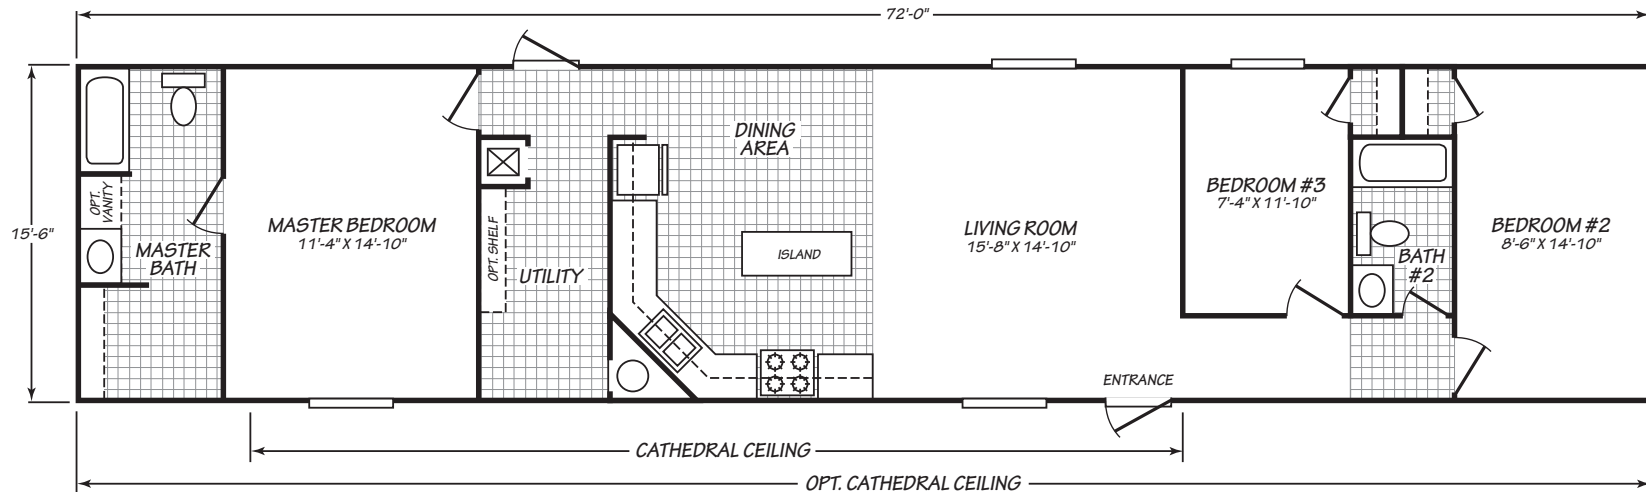

BERKSHIRE

OPT. LUXURY BATH

MODEL 16723B

3 Bedroom • 2 Bath • 1,116 Square Feet

©2016 FLEETWOOD HOMES INC. ALL RIGHTS RESERVED

Important: Because we continually update and modify our products, it is important for you to know that our brochures and literature are for illustrative purposes only. **ILLUSTRATIONS MAY SHOW OPTIONAL FEATURES.** All information contained herein may vary from the actual home we build. Dimensions are nominal length and width measurements are from exterior wall to exterior wall. We reserve the right to make changes at any time, without notice or obligation, in prices, colors, materials, specifications, features and models. Please check with your retailer for specific information about the home you select.