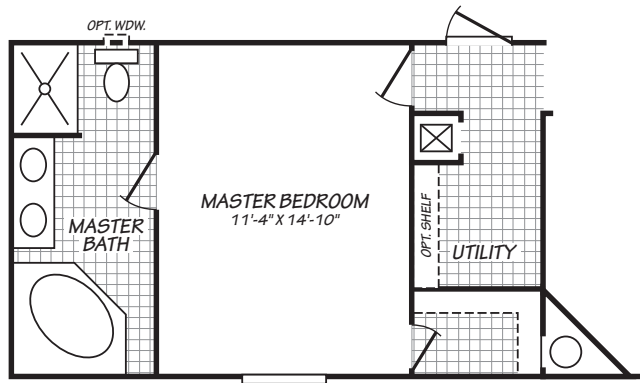

BERKSHIRE

OPT. LUXURY BATH

MODEL 16723B

3 Bedroom • 2 Bath • 1,116 Square Feet

©2016 FLEETWOOD HOMES INC. ALL RIGHTS RESERVED

Important: Because we continually update and modify our products, it is important for you to know that our brochures and literature are for illustrative purposes only. **ILLUSTRATIONS MAY SHOW OPTIONAL FEATURES.** All information contained herein may vary from the actual home we build. Dimensions are nominal length and width measurements are from exterior wall to exterior wall. We reserve the right to make changes at any time, without notice or obligation, in prices, colors, materials, specifications, features and models. Please check with your retailer for specific information about the home you select.