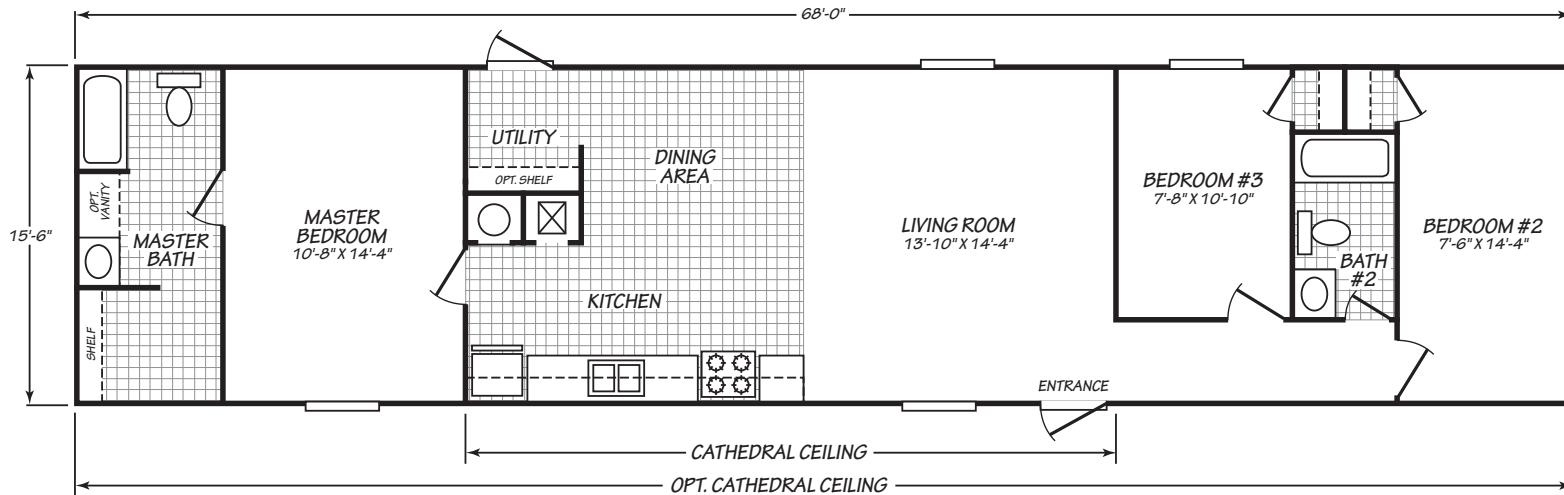

BERKSHIRE

MODEL 16683B

3 Bedroom • 2 Bath • 1,054 Square Feet

©2016 FLEETWOOD HOMES INC. ALL RIGHTS RESERVED

Important: Because we continually update and modify our products, it is important for you to know that our brochures and literature are for illustrative purposes only. **ILLUSTRATIONS MAY SHOW OPTIONAL FEATURES.** All information contained herein may vary from the actual home we build. Dimensions are nominal length and width measurements are from exterior wall to exterior wall. We reserve the right to make changes at any time, without notice or obligation, in prices, colors, materials, specifications, features and models. Please check with your retailer for specific information about the home you select.